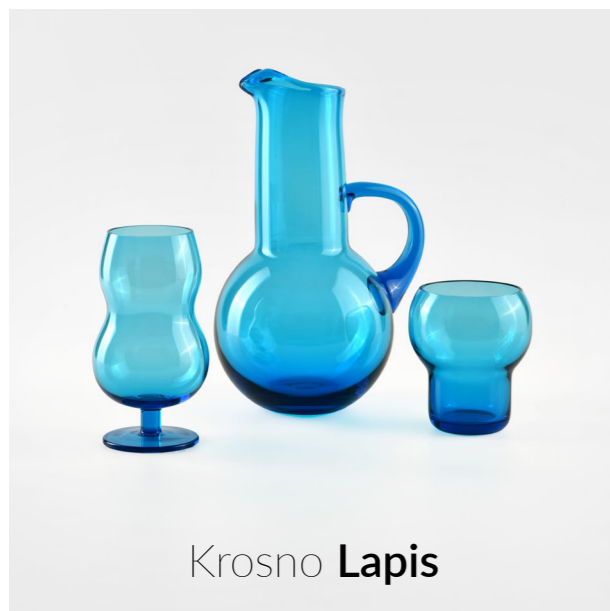

KROSNO
1923

COLOR

IN
FORM

Spring/Summer 2026

COLOR IN FORM

The presented colours originate from Krosno's archival recipes, some of which have not been used for over half a century. Recreated from historical records and traditional technologies, they have been brought back from near oblivion. Today, they stand as an expression of Krosno's heritage and craftsmanship, a brand recognised for generations as a master of colour in glass.