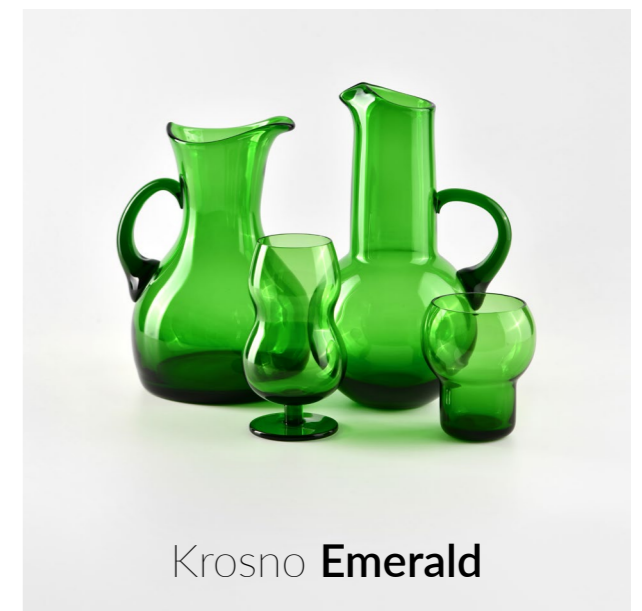

KROSNO
1923

COLOR

IN
FORM

Spring/Summer 2026

COLOR IN FORM

The presented colours originate from Krosno's archival recipes, some of which have not been used for over half a century. Recreated from historical records and traditional technologies, they have been brought back from near oblivion. Today, they stand as an expression of Krosno's heritage and craftsmanship, a brand recognised for generations as a master of colour in glass.