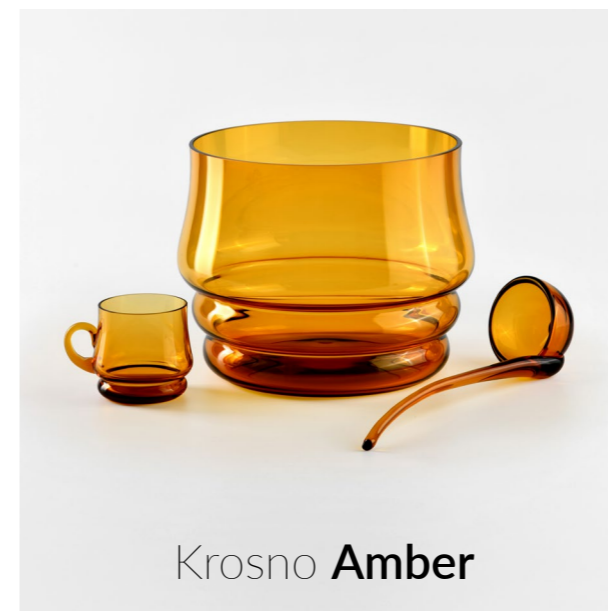

KROSNO
1923

COLOR

IN
FORM

Spring/Summer 2026

COLOR IN FORM

The presented colours originate from Krosno's archival recipes, some of which have not been used for over half a century. Recreated from historical records and traditional technologies, they have been brought back from near oblivion. Today, they stand as an expression of Krosno's heritage and craftsmanship, a brand recognised for generations as a master of colour in glass.