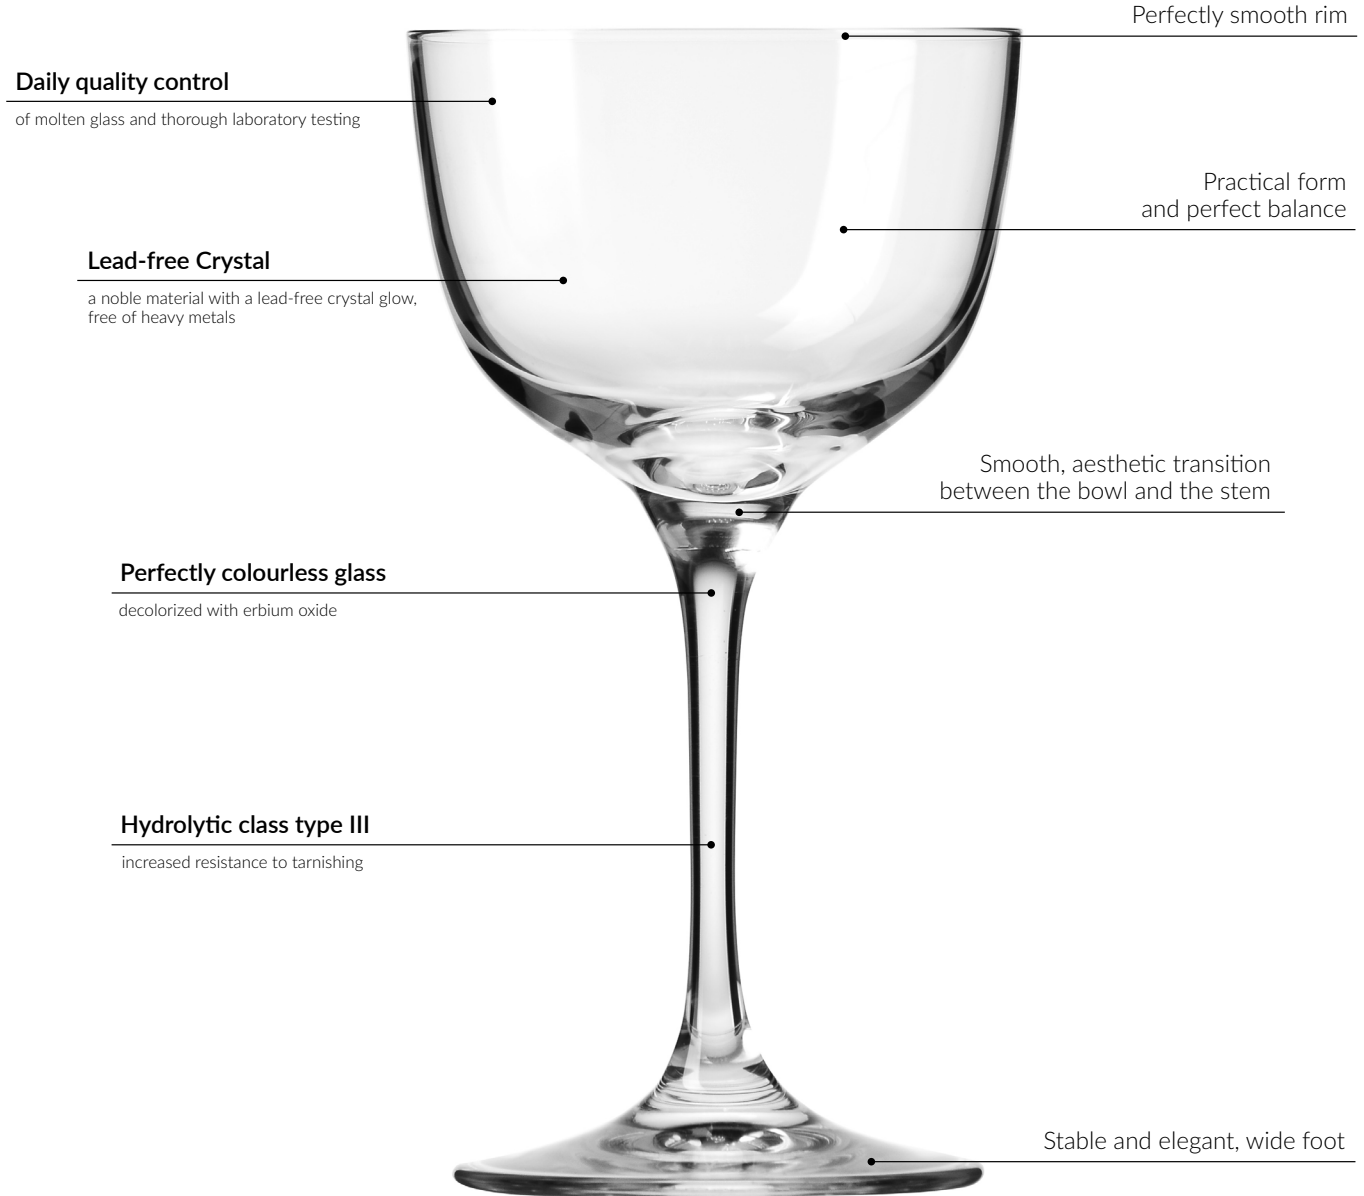

GLASS ANATOMY