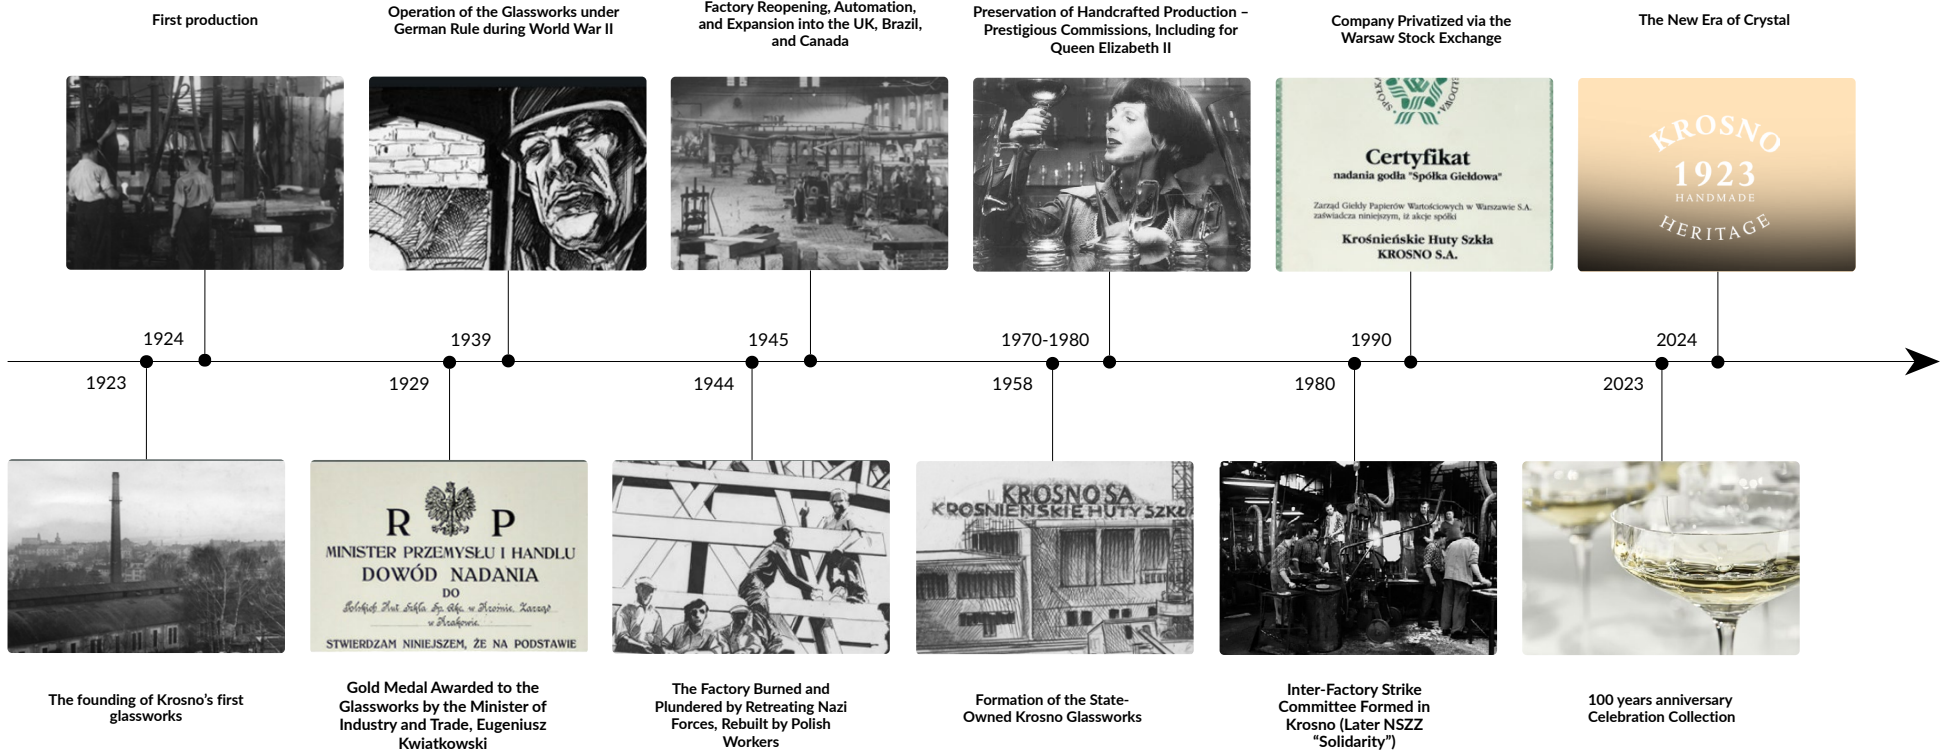

A CENTURY OF A TRADITION