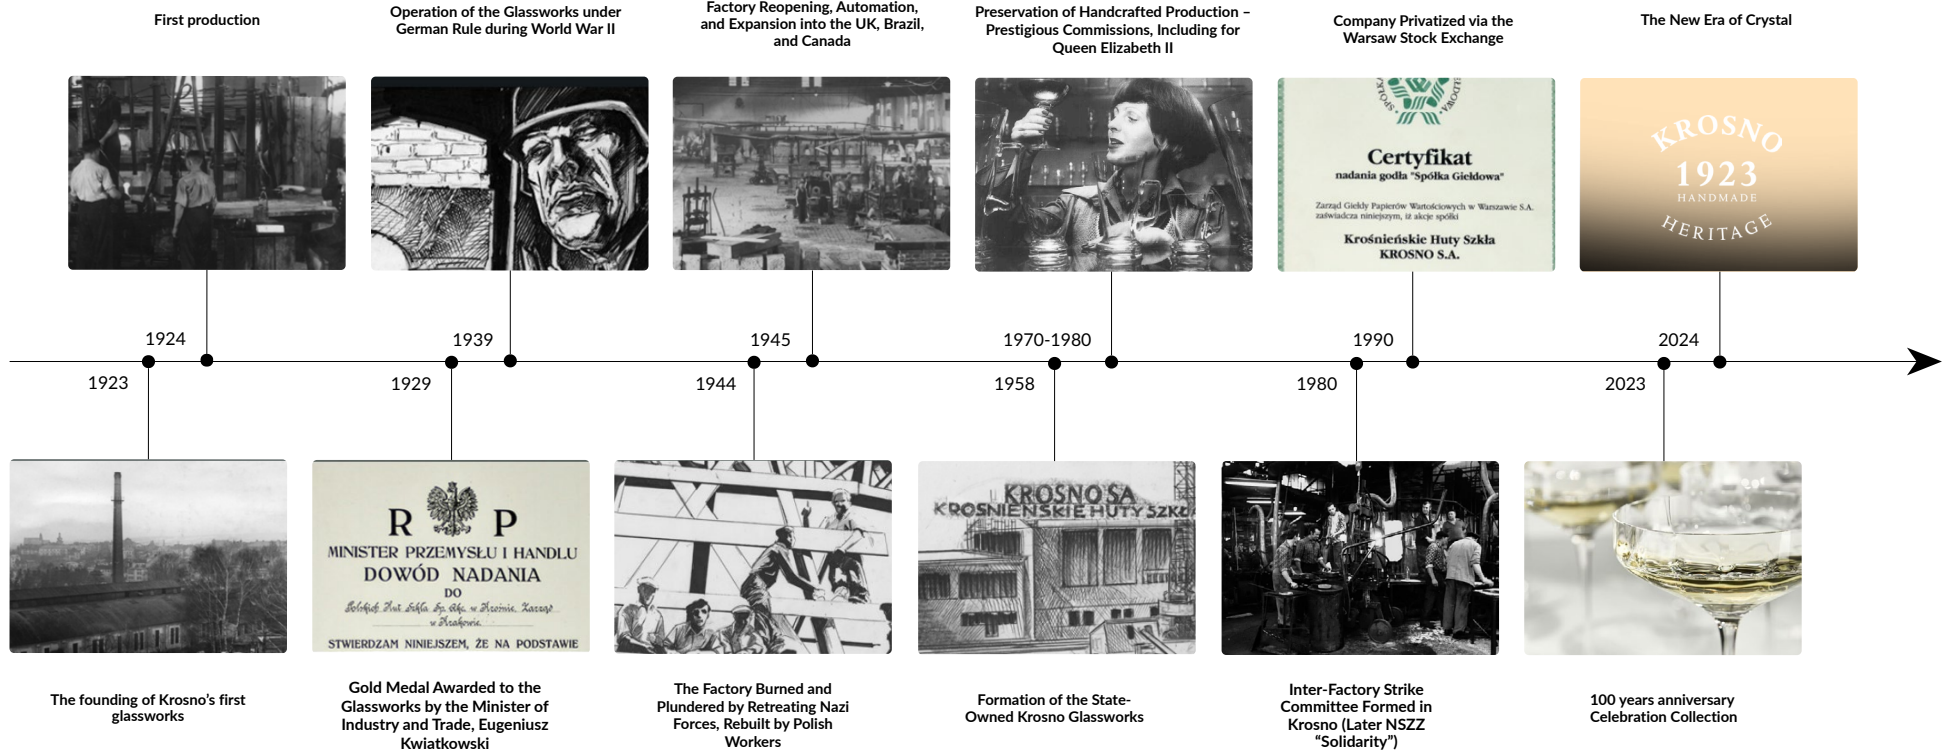

A CENTURY OF A TRADITION